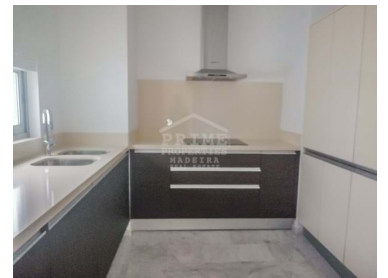

São Martinho - Apartment

2
Bedrooms

2
Bathrooms

200
Area (m²)

Garage

2 500 € / Month
(EUR €)

Madeira Palace Residences -

Madeira Palace Residences is a luxury condominium, in the first line sea view. Located just a few minutes from the city center, the highway, shopping center, movie theaters and the Praia Formosa beach in Estrada Monumental, one of the most prestigious areas in Madeira.

Surrounded by large gardens and with swimming pools with large decks around it, this condominium was designed to allow all apartments to have an unobstructed view of the ocean.

In the common areas, the 24-hour concierge service, a fully equipped gymnasium facing the gardens, the common room and another room for games and leisure.

The living room and bedrooms are equipped with central air conditioning and all rooms have thermal and acoustic insulation.

Conditions:

Unfurnished

Utility Bills not included.

2 months deposit in advance.