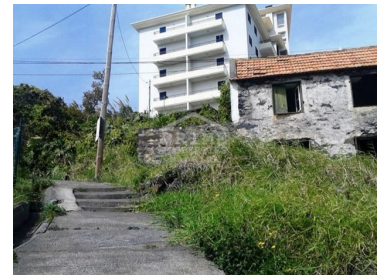

Caniço - Land

N/A
CLASSE
ENERGÉTICA

 **3600**

Land Area (m²)

360 000 EUR

(EUR €)

LAND WITH 3600 M2

Land with 3.600 m2, near road, located near the beach of the Reis Magos, in the Caniço de Baixo