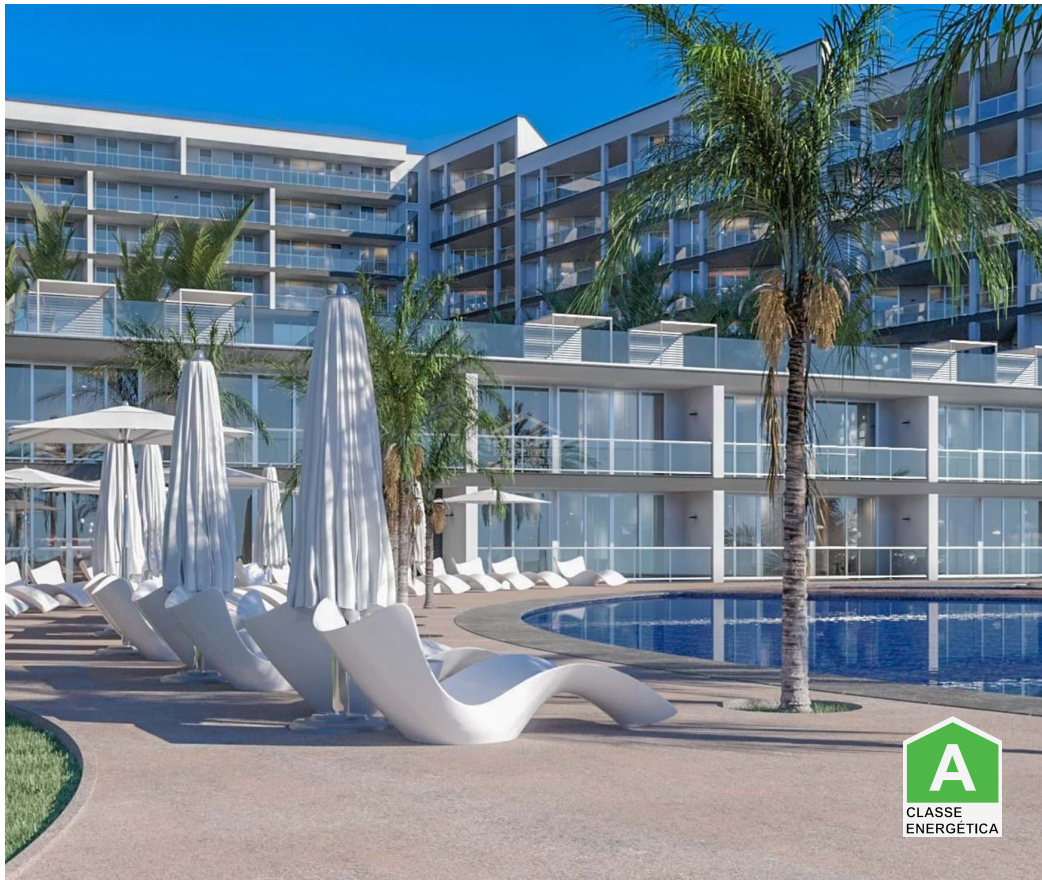

São Martinho - Apartment

3
Bedrooms

3
Bathrooms

275
Area (m²)

Garage

900 000 €
(EUR €)

Madeira Palace Residences -

Madeira Palace Residences is a luxury condominium, composed of 112 apartments with the typologies T1, T2, T3, T3 Duplex, T4 and T4 Penthouse, all with large balconies, in the first line sea view. Located just a few minutes from the city center, the highway, shopping center, movie theaters and the Praia Formosa beach in Estrada Monumental, one of the most prestigious areas in Madeira. The interiors of the residences, epitomize elegance and sophistication.

The development combines a set of unique factors, such as location, modern sophisticated architecture, and a panoramic view of the Atlantic Ocean.

The building develops around an exotic interior garden providing a peaceful, exotic and serene environment.